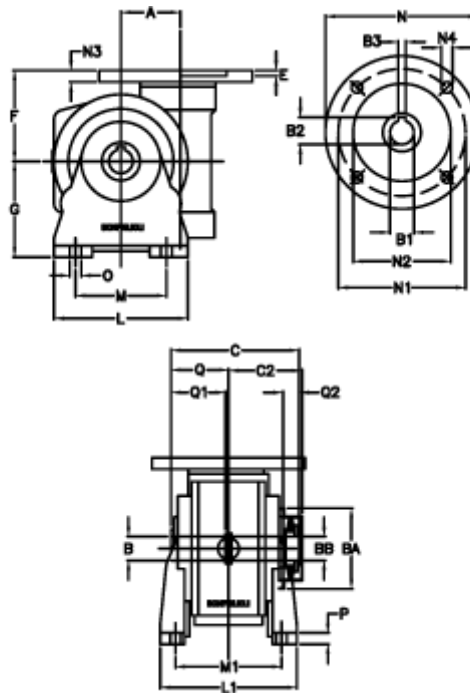

# Data Sheet

Article number: 390204402832836

Description: Worm Gear with Torque Limiter  
VF 44-L2-V-28-P71B14

## Measures

a	= 44.60	C2	= 48	M1	= 81.0	Q	= 32.0
B	= 18	Description	= VF 44V-xx-71B14	N	= 105	Q1	= 32
B1 E7	= 14	E	= 2.0	N1	= 85	Q2	= 12
B2	= 16.3	F	= 65	N2	= 70		
B3 H9	= 5	g	= 72	N3	= 10.0		
BA	= 40	L	= 90	N4	= 7		
BB H7	= 11	L1	= 98.0	O	= 8.5		
C	= 79	m	= 52	P	= 10		